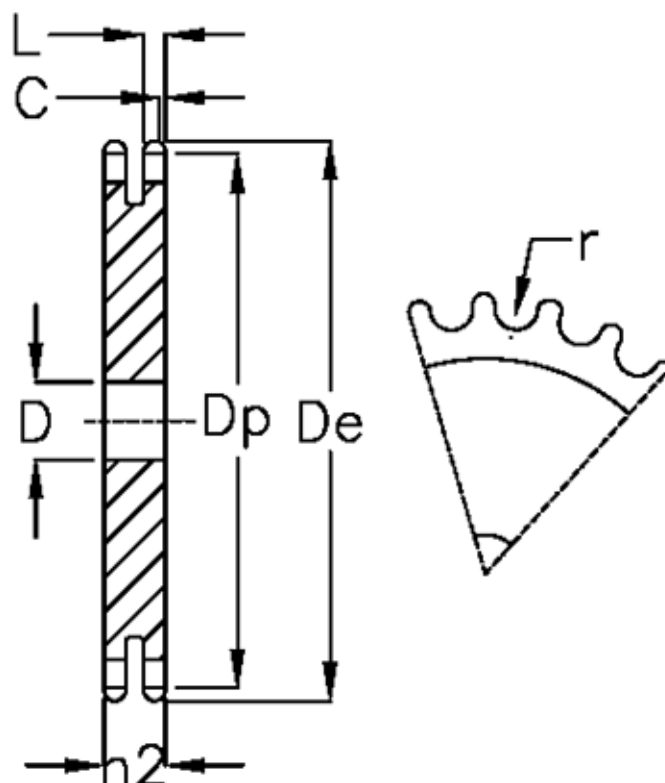

Article number: 616022007016

Description: Plate wheel 12 B-2 Z=16 duplex

Measures

C	= 2
D	= 16
De	= 105.5
Dp	= 97.65
For chain size	= 3/4 x 7/16
For chain type	= 12 B-2
h2	= 30.3
L	= 10.8

Number of teeth	= 16
r	= 12.07